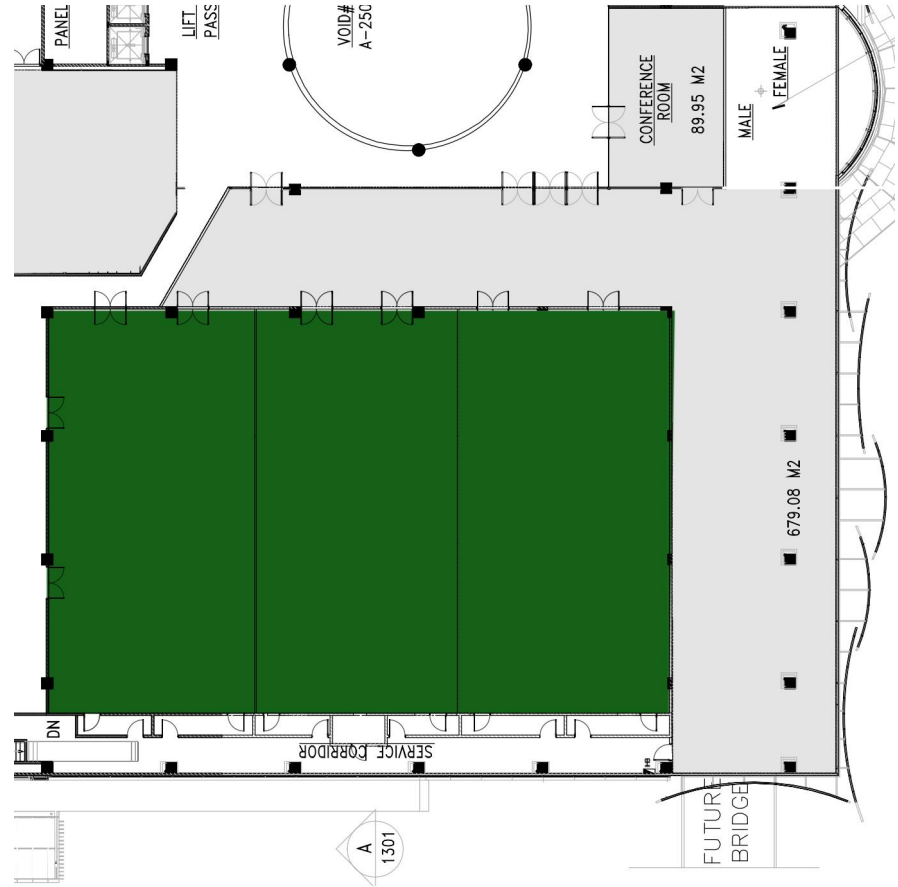

The *Layout*

Grand Galaxy Park is shopping and entertainment complex located in Bekasi. It is designed to cater to families and communities looking for a comprehensive and leisure experience

[GET DIRECTION](#)