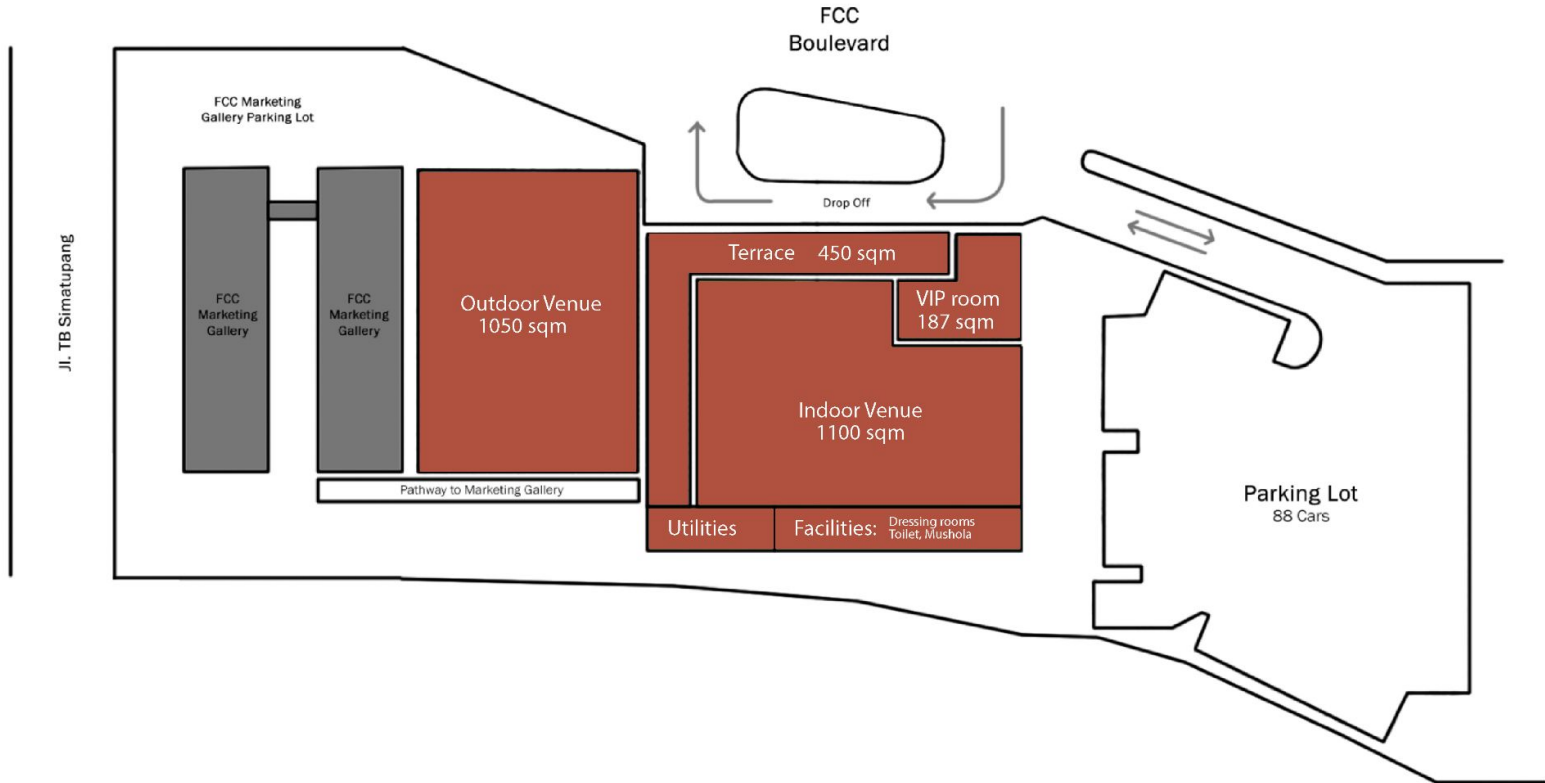

# The Venue

The Brickhall strategically located at the main street TB Simatupang, South Jakarta.

The Brickhall has outstanding facilities and the right place for various events such as expo, concert, wedding, seminar, and many more.

# The Layout Zone