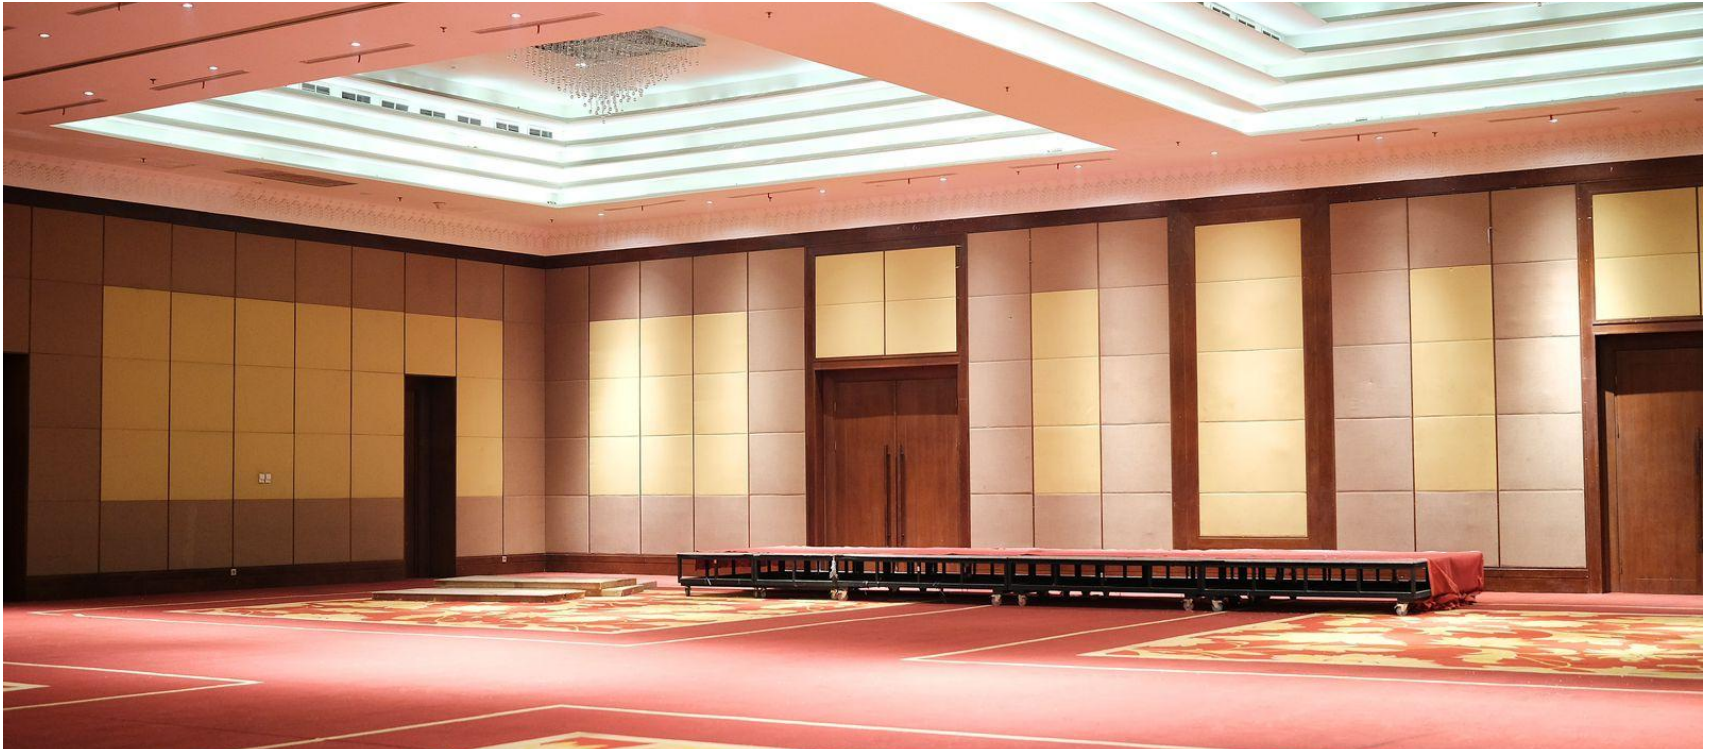

# The *Venue*

One of the key features of the Function Hall at Grand Galaxy Park is its impressive 6,5-meter-high ceiling, which provides flexibility in creativity, not only enhances the sense of openness and grandeur. Whether you envision lavish decorations, immersive lighting setups, or larger-than-life installations, this hall can accommodate your most ambitious plans.