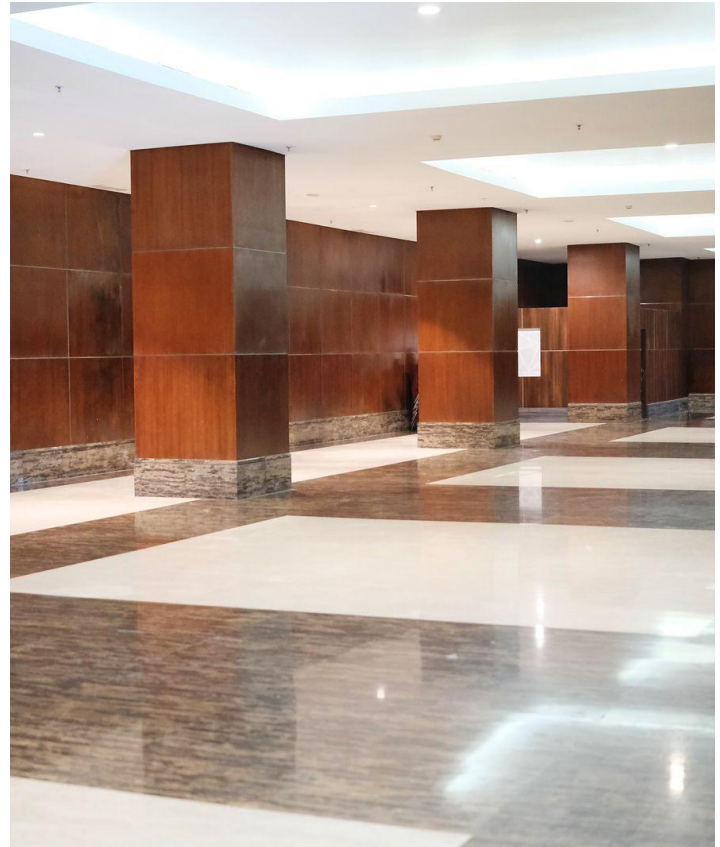

## **Venue Facilities**

6 Storage areas  
Male & Female Toilets  
1 Male Dressing Room  
1 Female Dressing Room  
Pantry  
Ceiling Height: 6,5 meter

**CREATE**  
YOUR  
MOMENTS!

**Big Ideas Deserve  
the Right Space**