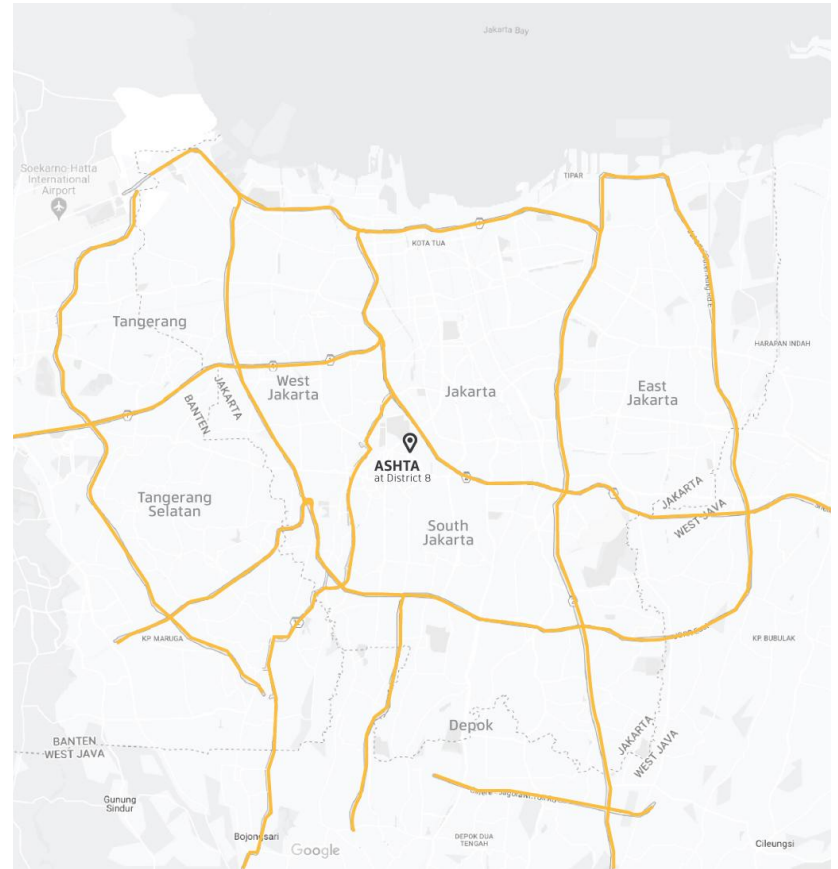

# The *Location*

Located in the heart of South Jakarta  
SCBD, the golden triangle Jakarta's  
business district

[GET DIRECTION](#)