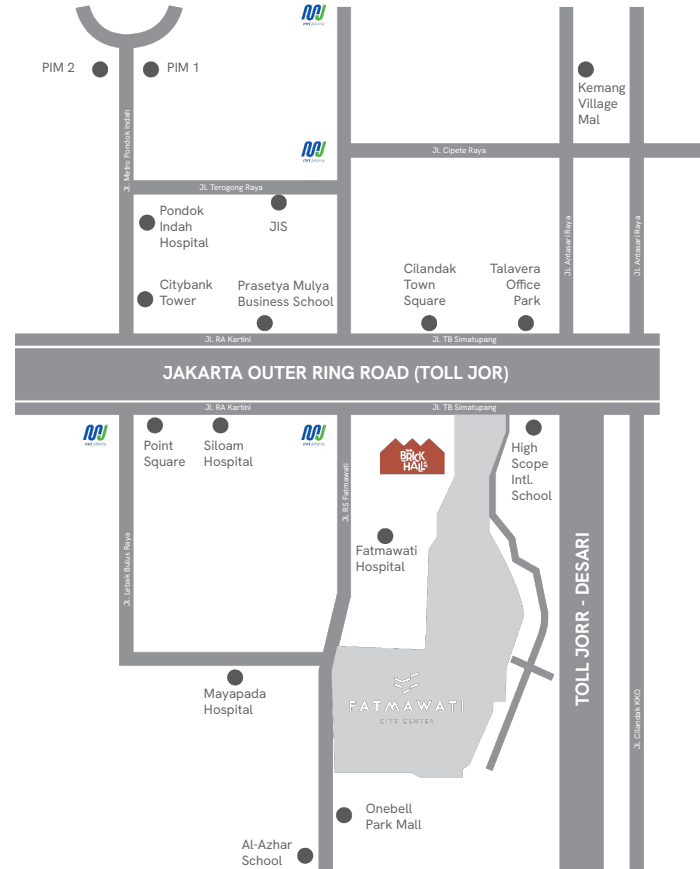

The Location

Located close to the new Jakarta MRT Station, Jakarta Outer Ring Road freeway access, and many facilities such as hospitals, malls, schools, and offices. Fatmawati City Center has the best location for both residential and commercial purposes, as well as large events.

[GET DIRECTION](#)